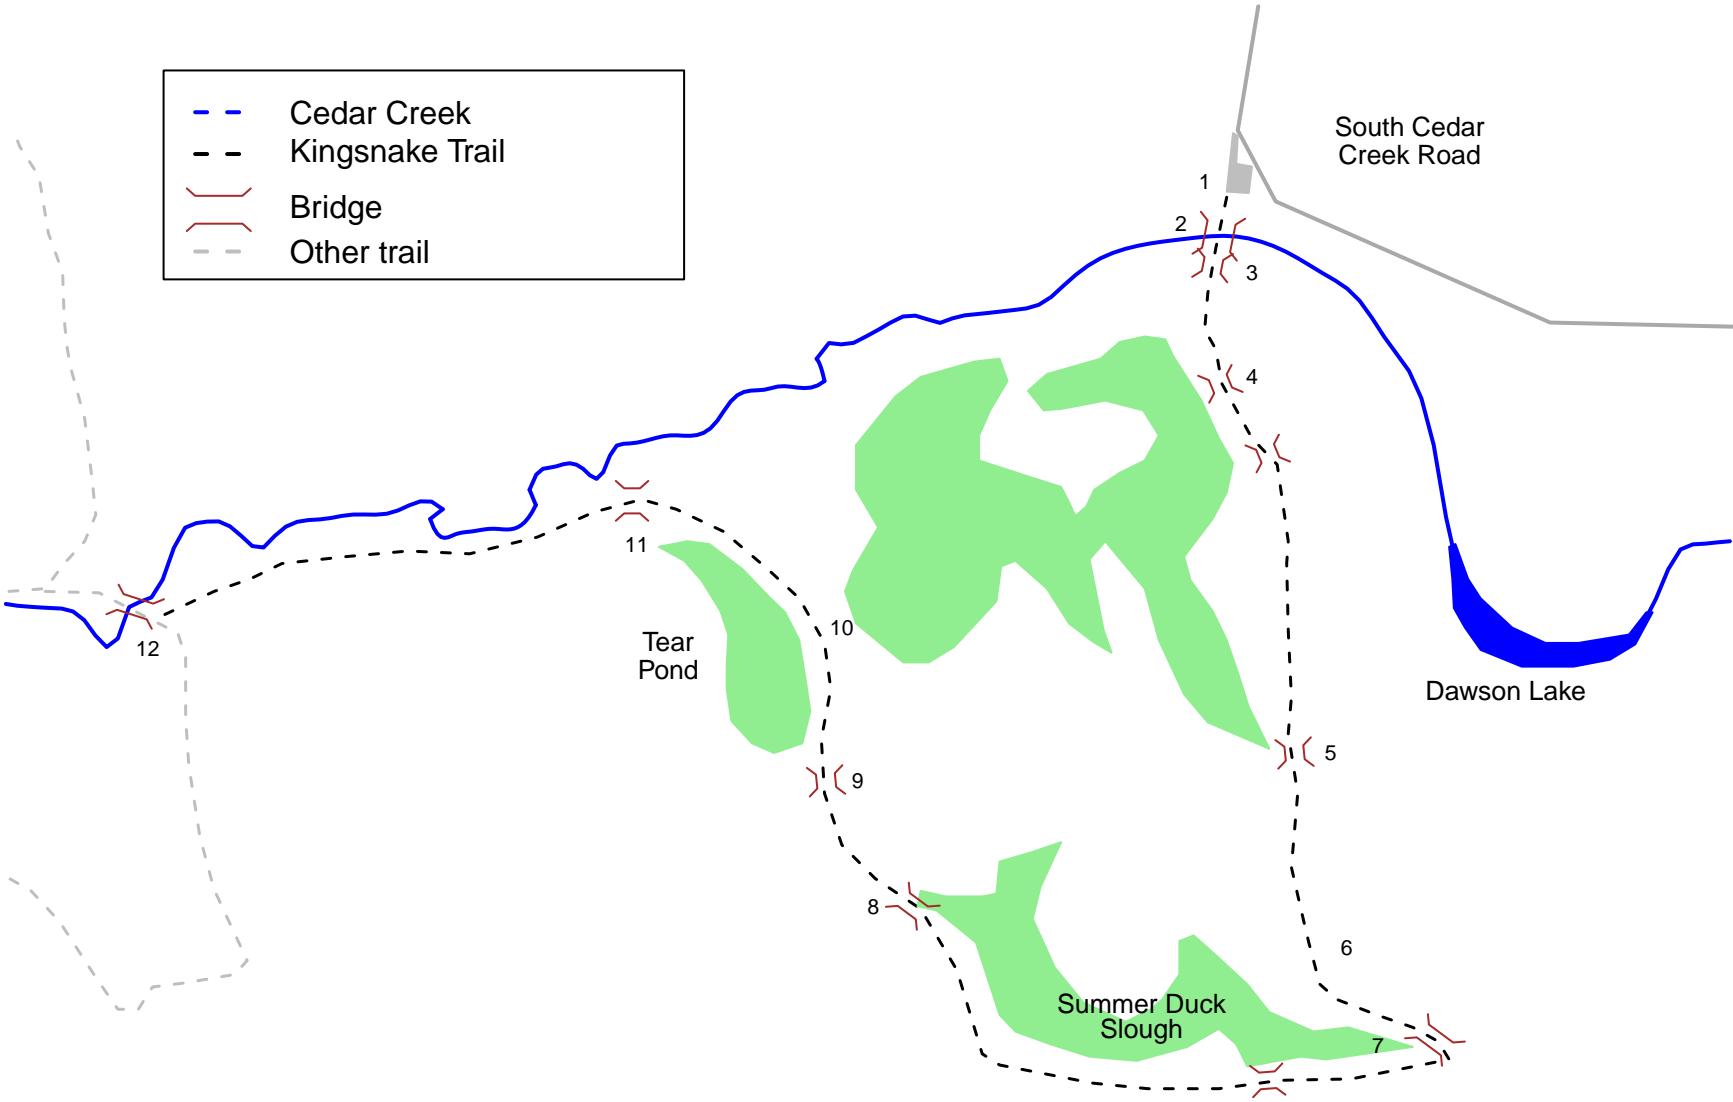

- - Cedar Creek
- - Kingsnake Trail
- ⎸ Bridge
- ⎸ Other trail

South Cedar  
Creek Road

Tear  
Pond

Dawson Lake

Summer Duck  
Slough